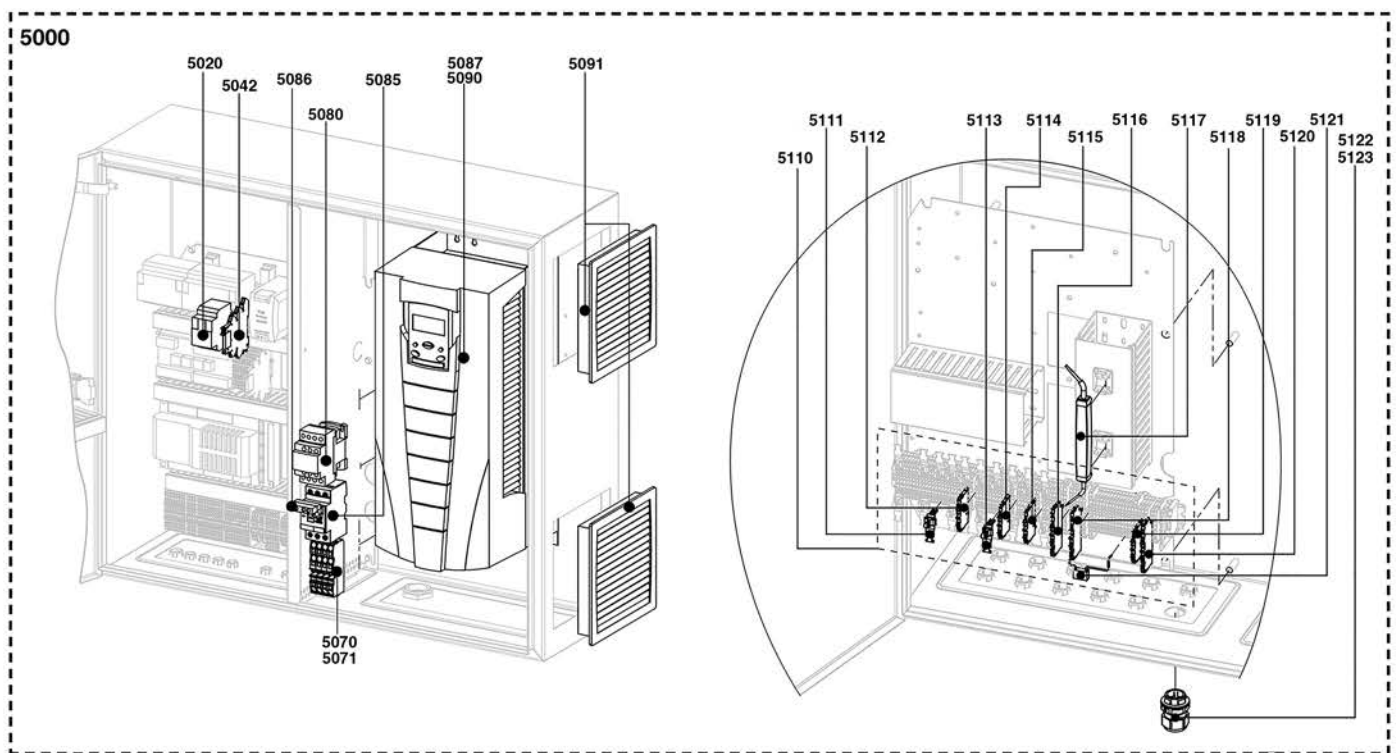

Dual-Fuel burner

CB-N8/9 GL-E